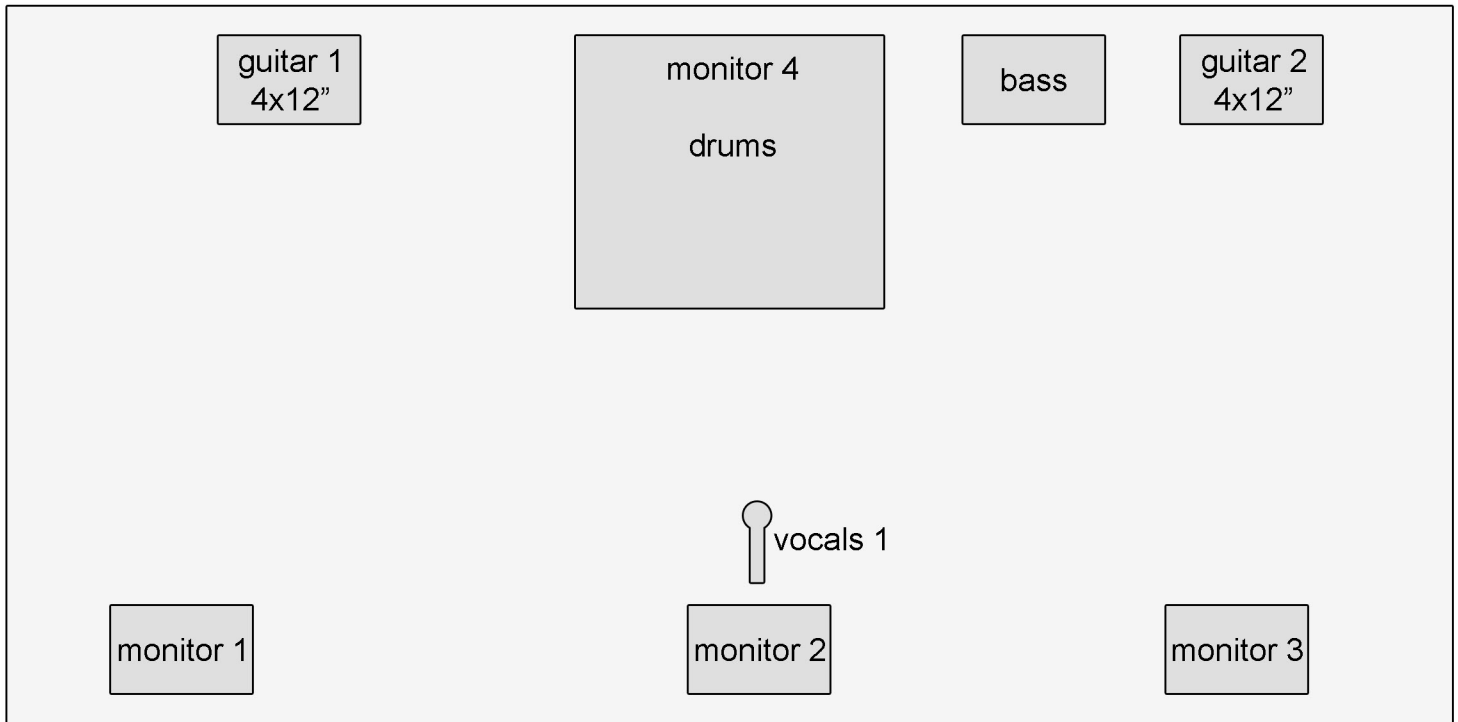

Rider / Stageplan Prima-Nocte

Prima-Nocte

contact:

Erik Kwakernaak

<http://www.prima-nocte.com>

contact@prima-nocte.com

Line-up:

Jeroen v/d Bilt - vocals

Peter Dekker - bass

Arjan Jansen - guitar 1

Johnny Diepeveen - guitar 2

Erik Kwakernaak - drums

Monitor:

1: Guitar 1 (100%) - kick & snare (100%) - bassguitar (50%) - guitar 2 (50%)

2: Vocals (100%) - kick & snare (50%) Guitar 1 (50%)

3: Guitar 2 (100%) - bassguitar (100%) - kick & snare (50%) - guitar 1 (50%)

4: kick & snare (100%) - guitar 1 (100%)

Hardware drums:

Tama ArtstarII

16" floortom'

14" snare

22" single bassdrum

10-12-13" toms

3x boomstand

1x straight stand

Hardware guitar 1:

4x12" marshal 1960a cabinet

marshall avt150 head 150 watt solidstate

Hardware guitar 2:

4x12" engl cabinet

engl fireball 50 watt tube amp

Hardware bassguitar:

1x 15" peavey cabinet

ameg 300 watt solidstate amp